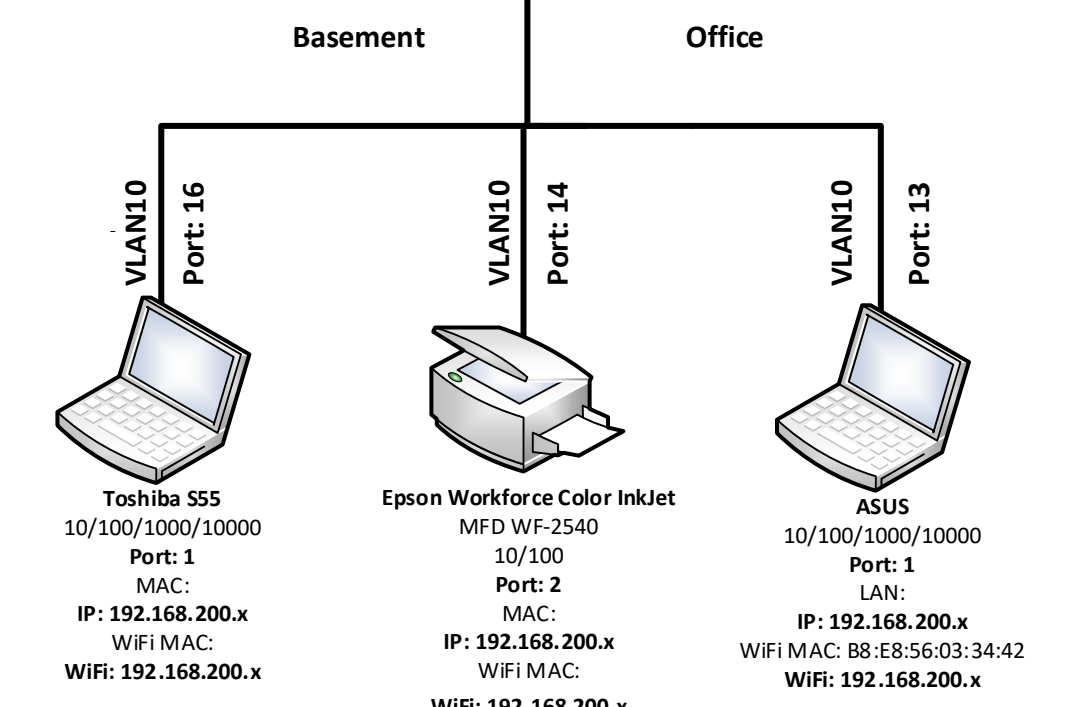

MacBook Pro
10/100/1000
Port: 1
MAC:
LAN:
WIFI MAC: 98:96:96:96:96:96
WIFI: 192.168.x.x

Mrs. Howard iPad
MAC:
WIFI: 192.168.x.x

Dr. Howard iPhone
MAC:
WIFI: 192.168.x.x

Mrs. Howard iPhone
MAC:
WIFI: 192.168.x.x

Kindle HDX
MAC:
WIFI: 192.168.x.x

Internet VLAN100

Guest VLAN300

Nighthawk Router
Secure Internet
191.168.200.1/24
MAC: xxx
SN: xxx

Upstairs Office

Promise Pegasus2 R8
SN: M92H13A52300579

Computers and Servers - VLAN200

Guest VLAN300

Basement Office

Nighthawk WiFi Extender
Secure Internet
191.168.200.1/24
MAC: xxx
SN: xxx

Secure VLAN200

Howard Networking - Simplified Architecture

Cincinnati Bell Fioptics Fiber
Gateway
Alcatel-Lucent
Optical Network Interface
500 Mbps down / 125Mbps up