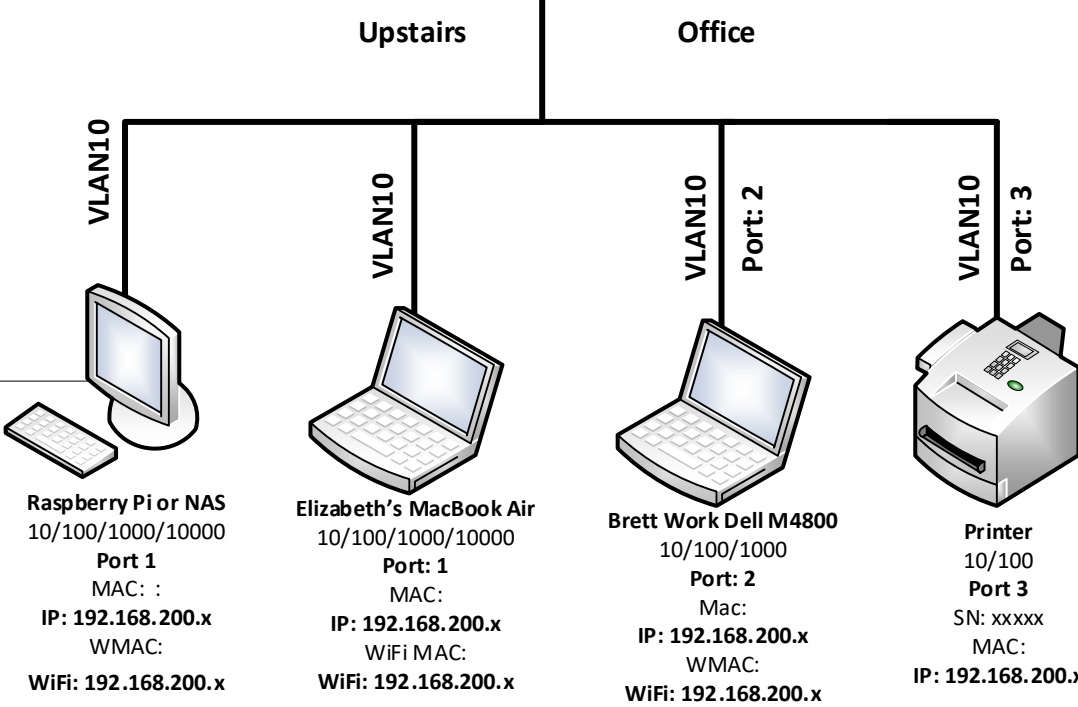

MacBook Pro
10/100/1000
Port: 1
MAC:
LAN:
WIFI MAC: 98:96:96:96:96:96
WIFI: 192.168.x.x

Mrs. Howard iPad
MAC:
WIFI: 192.168.x.x

Dr. Howard iPhone
MAC:
WIFI: 192.168.x.x

Mrs. Howard iPhone
MAC:
WIFI: 192.168.x.x

Kindle HDX
MAC:
WIFI: 192.168.x.x

Internet VLAN100

Guest VLAN300

Nighthawk Router
Secure Internet
191.168.200.1/24
MAC: xxx
SN: xxx

Upstairs Office

Promise Pegasus2 R8
SN: M92H13A52300579

Computers and Servers - VLAN200

Guest VLAN300

Basement Office

Nighthawk WiFi Extender
Secure Internet
191.168.200.1/24
MAC: xxx
SN: xxx

Secure VLAN200

Howard Networking - Simplified Architecture

Cincinnati Bell Fioptics Fiber
Gateway
Alcatel-Lucent
Optical Network Interface
500 Mbps down / 125Mbps up